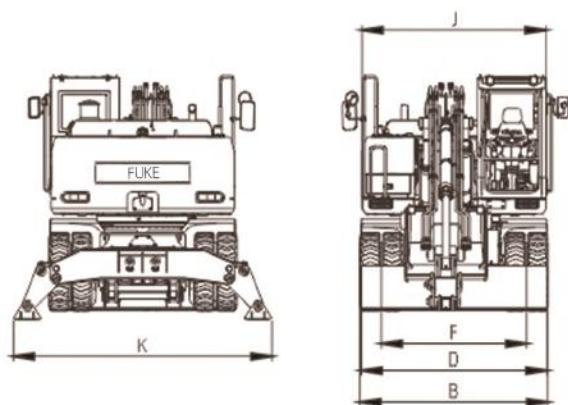

► Technical specifications

Basic parameters

Total Weight	21750 kg
Standard bucket capacity	1.0 m³

Performance parameter

Engine	Cummins
Engine rated power	124/2050 kW/rpm
Gradeability	70%(35°)
Maximum digging force of stick	100.3 kN
Bucket excavation	132.3 kN
Driving speed	30 km/h
Platform rotation speed	12.5 r/min

Job parameters

Maximum digging height	9725 mm	A
Maximum digging depth	6405 mm	B
Maximum digging radius	9911 mm	C
Maximum digging radius on the ground	9685 mm	D
Maximum vertical digging depth	4177 mm	E
Maximum unloading height	6882 mm	F
Minimum turning radius of working device	3622 mm	G

Transport size

Overall length (transport state)	9455 mm
Overall width (transport state)	2530 mm
Overall height (transport state)	2490 mm

Other parameters

Wheelbase	2600 mm	E
Axle track	1944mm	F
Counterweight ground clearance	1223 mm	G
Minimum ground clearance	350 mm	H
Tail length	2353mm	I
Radius of tail gyration	2450 mm	I'
Upper platform width	2470 mm	J
Fuel tank capacity	295 L	
Hydraulic oil tank capacity	165 L	

安徽福客重工设备有限公司
Anhui Fuke Heavy Industry Equipment Co., Ltd.

Contact us:

Phone/Whatsapp:+8613505697380

Email:fk002@fukebn.com/fuke7380@gmail.com

www.fukeonline.com