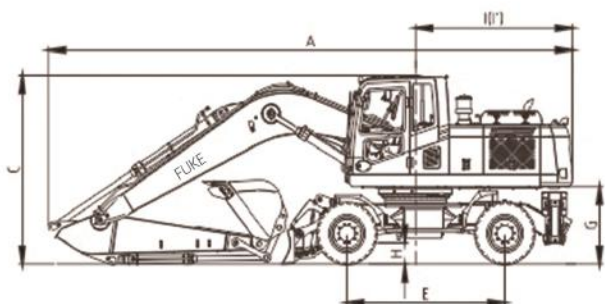

► Technical specifications

Basic parameters

Total Weight	21750 kg
Standard bucket capacity	1.0 m³

Performance parameter

Engine	Cummins
Engine rated power	124/2050 kW/rpm
Gradeability	70%(35°)
Maximum digging force of stick	100.3 kN
Bucket excavation	132.3 kN
Driving speed	30 km/h
Platform rotation speed	12.5 r/min

Job parameters

Maximum digging height	9725 mm	A
Maximum digging depth	6405 mm	B
Maximum digging radius	9911 mm	C
Maximum digging radius on the ground	9685 mm	D
Maximum vertical digging depth	4177 mm	E
Maximum unloading height	6882 mm	F
Minimum turning radius of working device	3622 mm	G

Transport size

Overall length (transport state)	9455 mm
Overall width (transport state)	2530 mm
Overall height (transport state)	2490 mm

Other parameters

Wheelbase	2600 mm	E
Axle track	1944mm	F
Counterweight ground clearance	1223 mm	G
Minimum ground clearance	350 mm	H
Tail length	2353mm	I
Radius of tail gyration	2450 mm	I'
Upper platform width	2470 mm	J
Fuel tank capacity	295 L	
Hydraulic oil tank capacity	165 L	

安徽福客重工设备有限公司
Anhui Fuke Heavy Industry Equipment Co., Ltd.

Contact us:

Phone/Whatsapp:+8613505697380

Email:fk002@fukebn.com/fuke7380@gmail.com

www.fukeonline.com