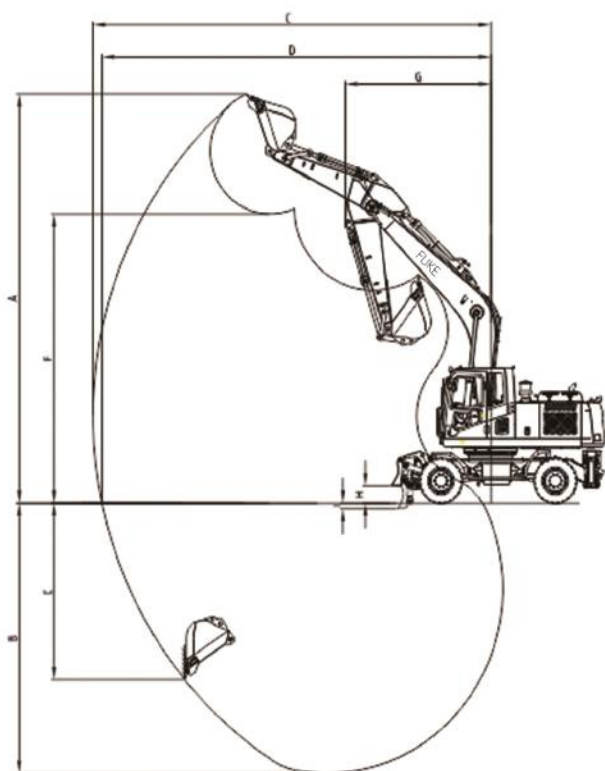

► Technical specifications

Basic parameters

Total Weight	21750 kg
Standard bucket capacity	1.0 m³

Performance parameter

Engine	Cummins
Engine rated power	124/2050 kW/rpm
Gradeability	70%(35°)
Maximum digging force of stick	100.3 kN
Bucket excavation	132.3 kN
Driving speed	30 km/h
Platform rotation speed	12.5 r/min

Job parameters

Maximum digging height	9725 mm	A
Maximum digging depth	6405 mm	B
Maximum digging radius	9911 mm	C
Maximum digging radius on the ground	9685 mm	D
Maximum vertical digging depth	4177 mm	E
Maximum unloading height	6882 mm	F
Minimum turning radius of working device	3622 mm	G

Transport size

Overall length (transport state)	9455 mm
Overall width (transport state)	2530 mm
Overall height (transport state)	2490 mm

Other parameters

Wheelbase	2600 mm	E
Axle track	1944mm	F
Counterweight ground clearance	1223 mm	G
Minimum ground clearance	350 mm	H
Tail length	2353mm	I
Radius of tail gyration	2450 mm	I'
Upper platform width	2470 mm	J
Fuel tank capacity	295 L	
Hydraulic oil tank capacity	165 L	

安徽福客重工设备有限公司
Anhui Fuke Heavy Industry Equipment Co., Ltd.

Contact us:

Phone/Whatsapp:+8613505697380

Email:fk002@fukebn.com/fuke7380@gmail.com

www.fukeonline.com