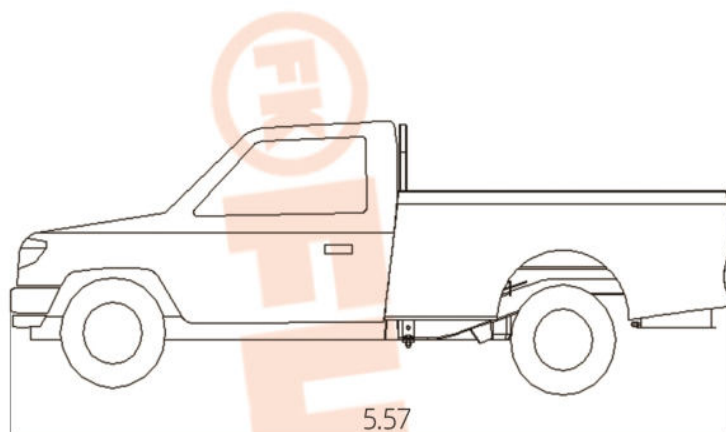

Technical Specification

Drive form	4X2
Wheelbase	2850 mm
Rear axle speed ratio	4.875
Overall dimensions(L*W*H)	5.57*1.7*2.07 m
Front track	1375 mm
Rear track	1180 mm
Vehicle weight	1.75 t
Rated load	1.5 t
Total mass	3.195 t
Maximum speed	100 km/h
Engine model	Yuchai
Number of cylinders	4
Fuel type	Gasoline
Cylinder arrangement form	Inline
Displacement	1.499 L
Maximum output power	83 kw
Maximum horsepower	113 hp
Maximum torque	147 N·m
Maximum torque speed	3750-4250 RPM
Rated speed	6000 RPM
Container form	Slat style
Cargo box length*width*height	3.5*1.61*0.355 m
Cab	Single row
Cab width	1626 mm
Number of passengers	2 people
Number of seats	Single row
Skylight	Manual sunroof
Gearbox model	FUKE FK70
Shifting method	Manual
Forward gear	5 gears
Number of reverse gears	1 piece
Tire specifications	175/75R16LT 8PR
Number of tires	6
Fuel tank/gas tank capacity	50L
Front bridge	W6030-1.5T
Allowable load of front axle	1500KG
Frame height	130*50*4mm

Outline

Contact us:

Phone/Whatsapp:+8613505697380

Email:fk002@fukebn.com/fuke7380@gmail.com