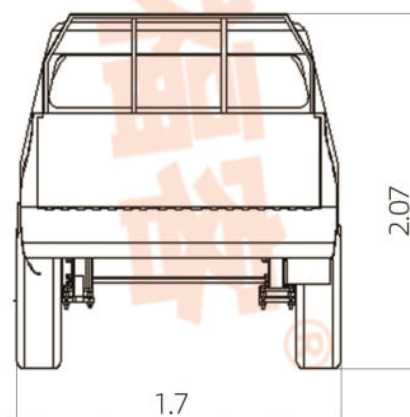

Technical Specification

Drive form	4X2
Wheelbase	2850 mm
Rear axle speed ratio	4.875
Overall dimensions(L*W*H)	5.57*1.7*2.07 m
Front track	1375 mm
Rear track	1180 mm
Vehicle weight	1.75 t
Rated load	1.5 t
Total mass	3.195 t
Maximum speed	100 km/h
Engine model	Yuchai
Number of cylinders	4
Fuel type	Gasoline
Cylinder arrangement form	Inline
Displacement	1.499 L
Maximum output power	83 kw
Maximum horsepower	113 hp
Maximum torque	147 N·m
Maximum torque speed	3750-4250 RPM
Rated speed	6000 RPM
Container form	Slat style
Cargo box length*width*height	3.5*1.61*0.355 m
Cab	Single row
Cab width	1626 mm
Number of passengers	2 people
Number of seats	Single row
Skylight	Manual sunroof
Gearbox model	FUKE FK70
Shifting method	Manual
Forward gear	5 gears
Number of reverse gears	1 piece
Tire specifications	175/75R16LT 8PR
Number of tires	6
Fuel tank/gas tank capacity	50L
Front bridge	W6030-1.5T
Allowable load of front axle	1500KG
Frame height	130*50*4mm

Outline

Contact us:

Phone/Whatsapp:+8613505697380

Email:fk002@fukebn.com/fuke7380@gmail.com